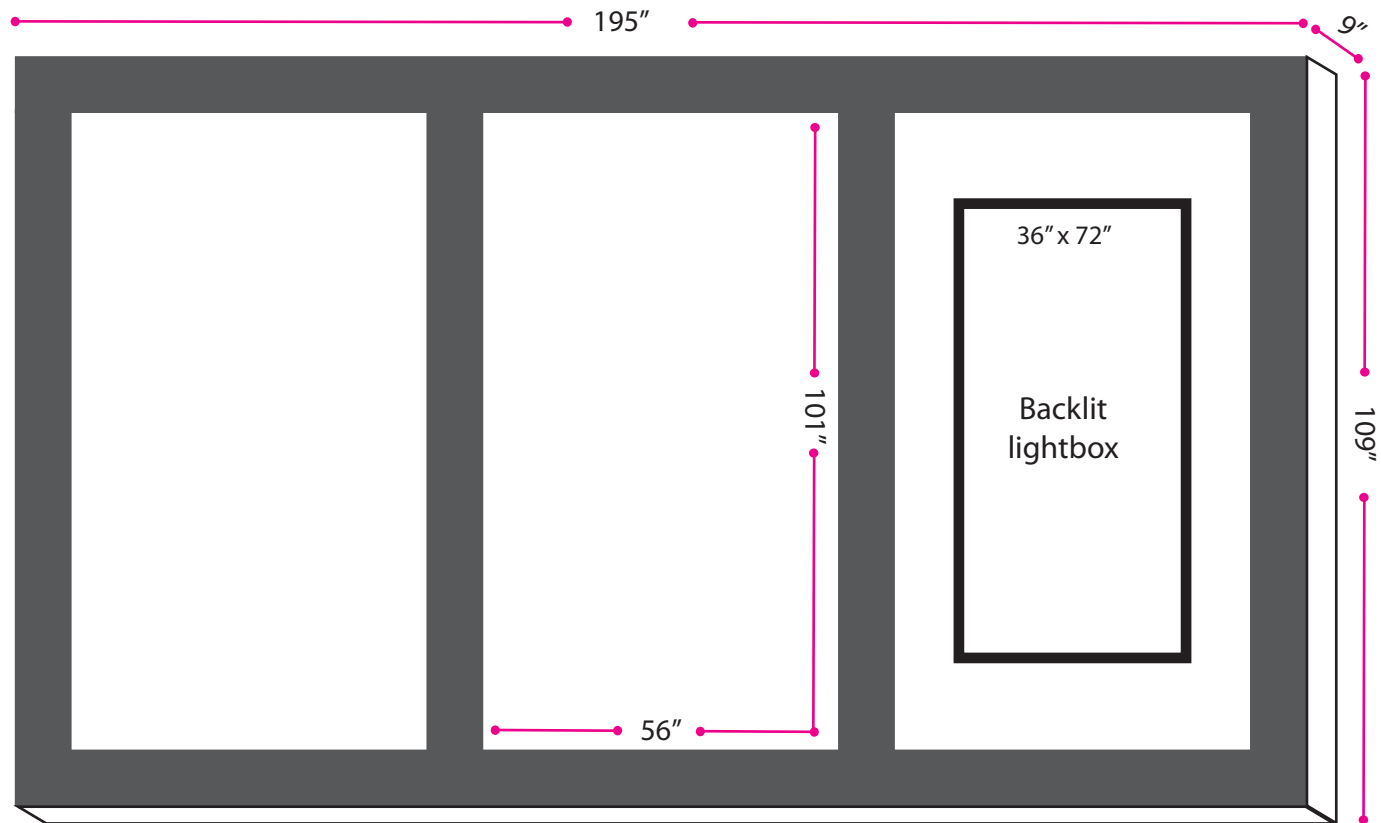

Window dimensions

THINGS TO KEEP IN MIND

- New spot lights have been installed
- The windows are very shallow
- The tops of the windows align

NORTH FACING PANEL (Alder St.)

WEST FACING PANEL (3rd St.)